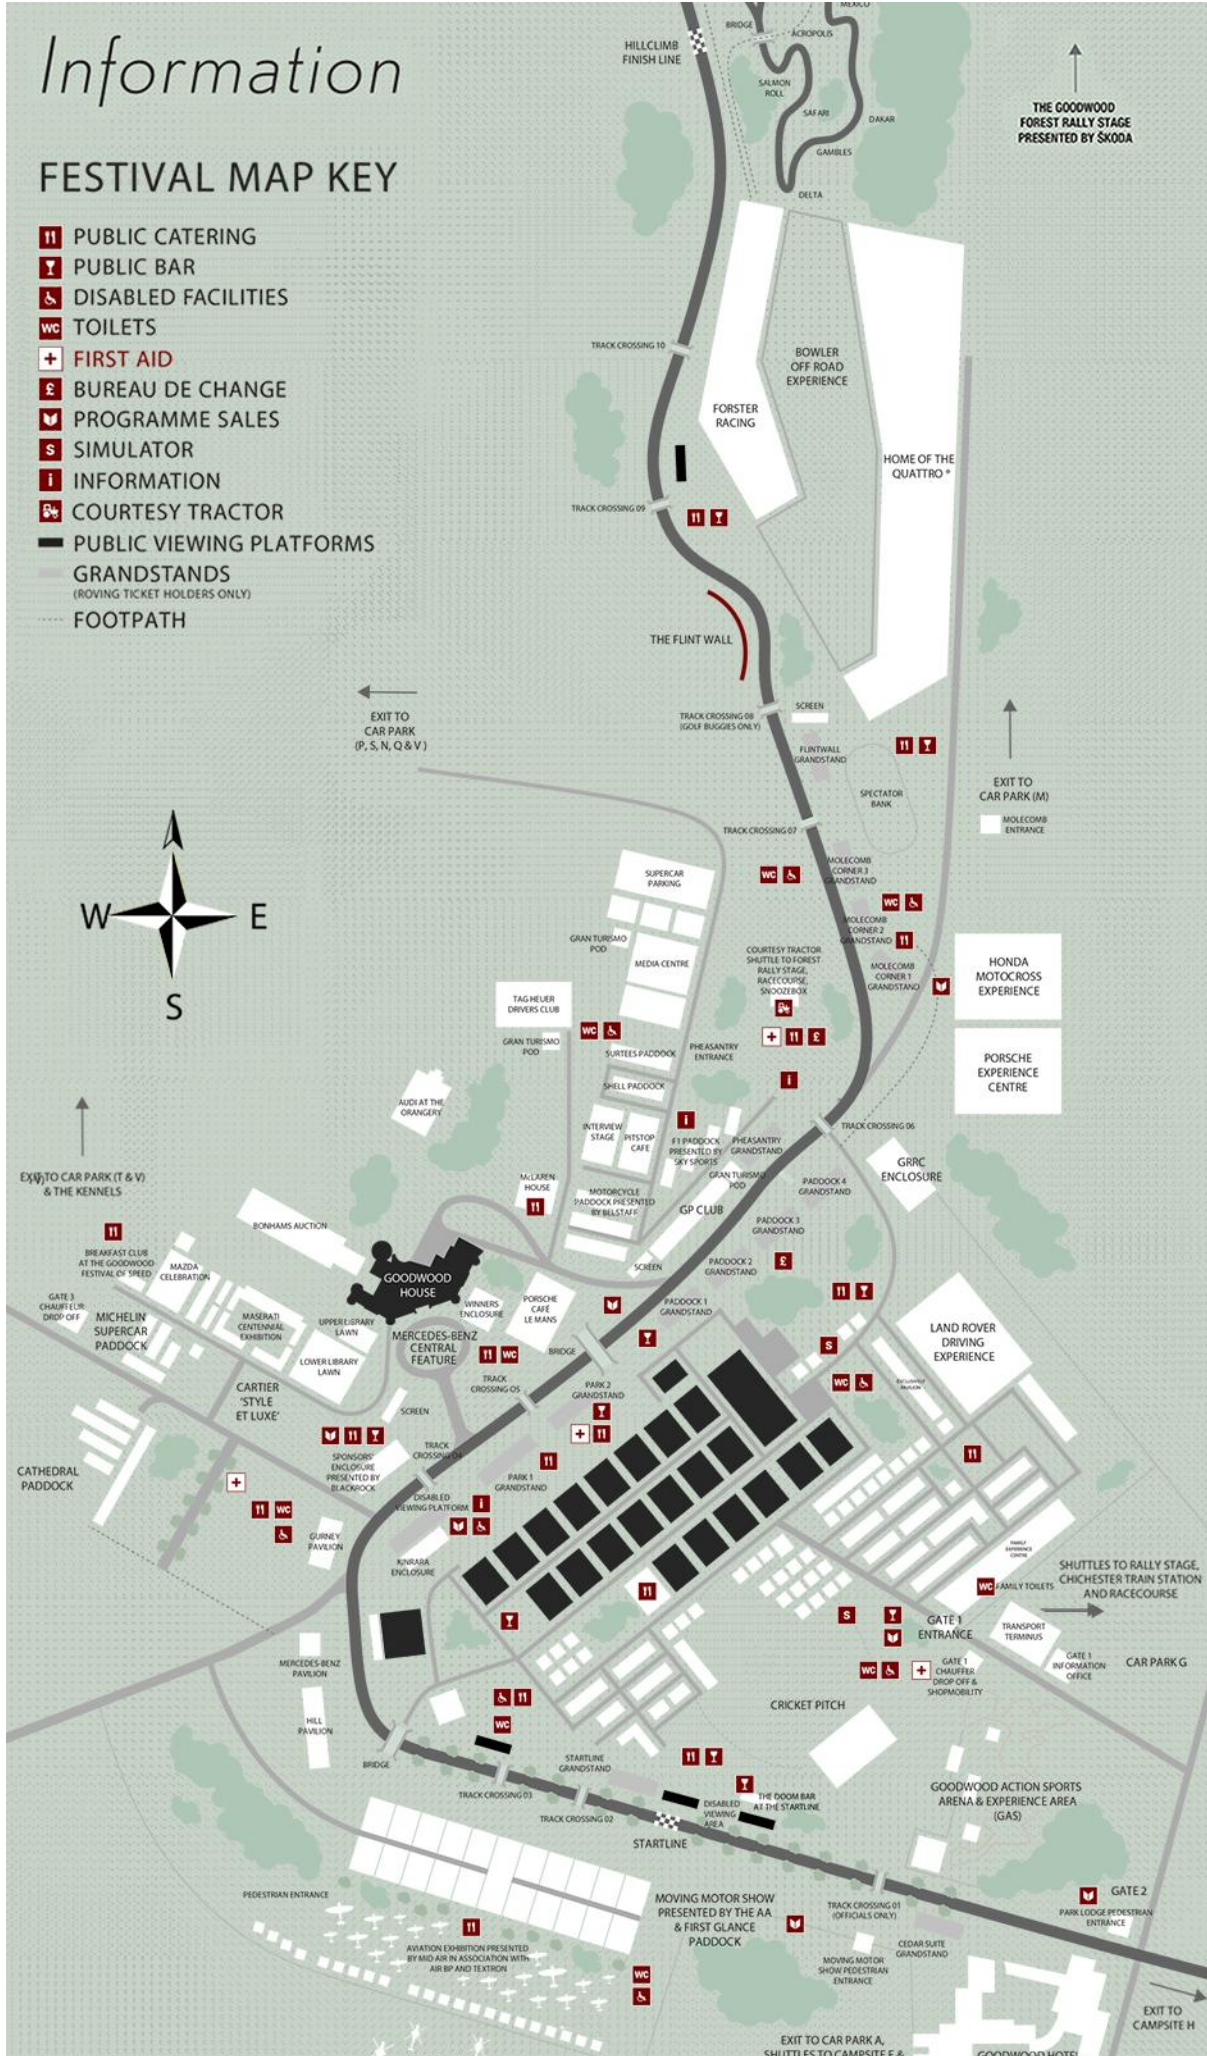

Information

FESTIVAL MAP KEY

- PUBLIC CATERING
- PUBLIC BAR
- DISABLED FACILITIES
- TOILETS
- FIRST AID
- BUREAU DE CHANGE
- PROGRAMME SALES
- SIMULATOR
- INFORMATION
- COURTESY TRACTOR
- PUBLIC VIEWING PLATFORMS
- GRANDSTANDS
  (ROVING TICKET HOLDERS ONLY)
- FOOTPATH

THE GOODWOOD FOREST RALLY STAGE PRESENTED BY SKODA

EXIT TO CAR PARK (T & V) & THE KENNELS

EXIT TO CAR PARK (P, S, N, Q & V)

EXIT TO CAR PARK (M)

SHUTTLES TO RALLY STAGE, CHICHESTER TRAIN STATION AND RACECOURSE